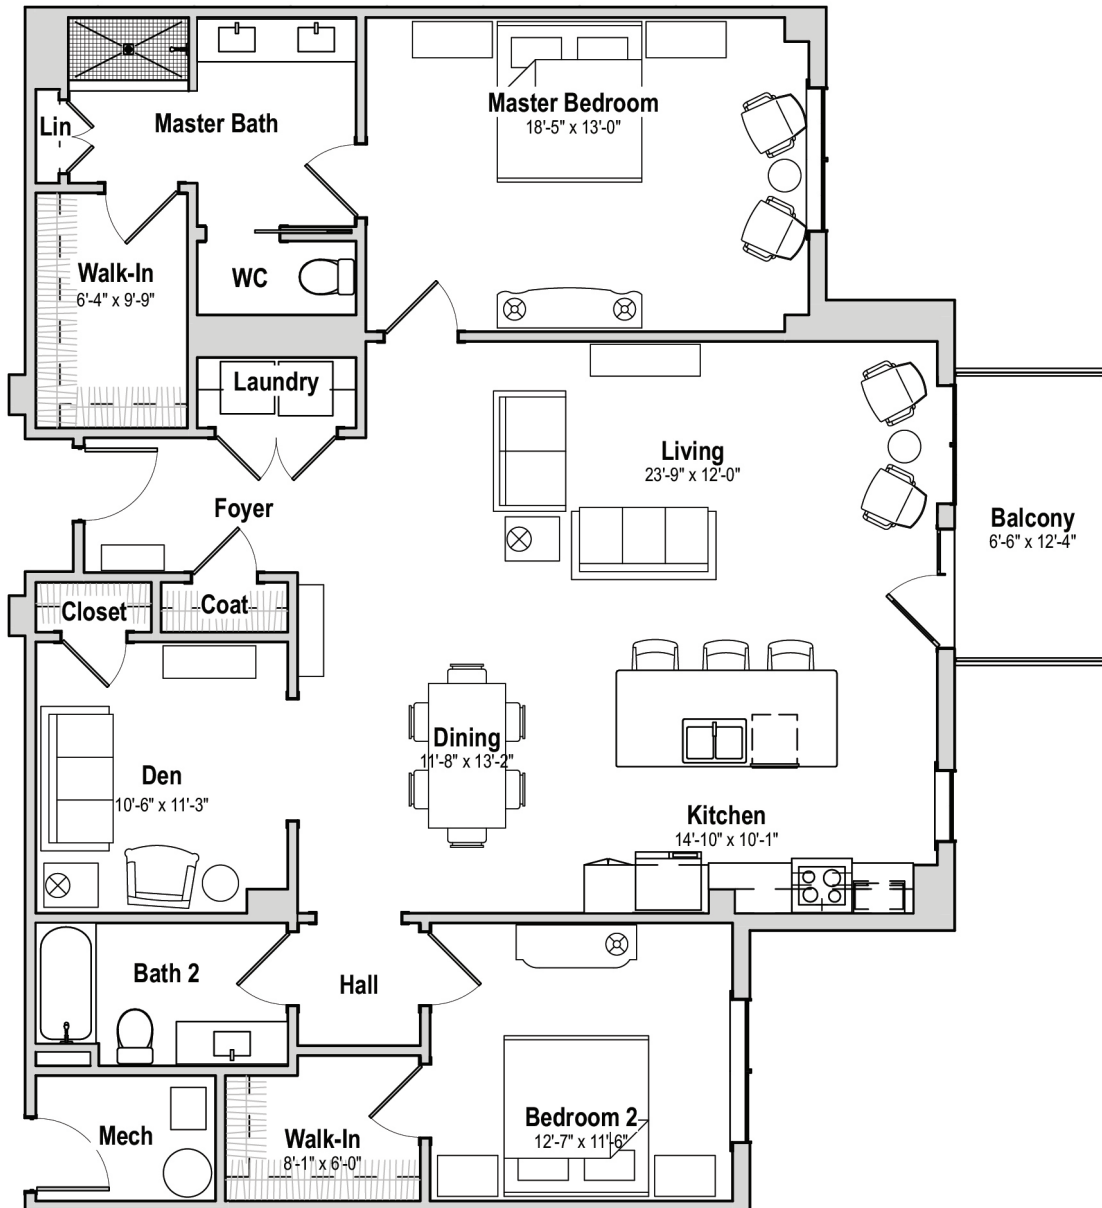

Birch

2 - BEDROOM / 2 - BATHROOM / DEN
1653 SQ. FT.

CONTACT US! Call (919) 460-8095 or visit glenaire.org

FLOOR PLANS ARE SUBJECT TO CHANGE.