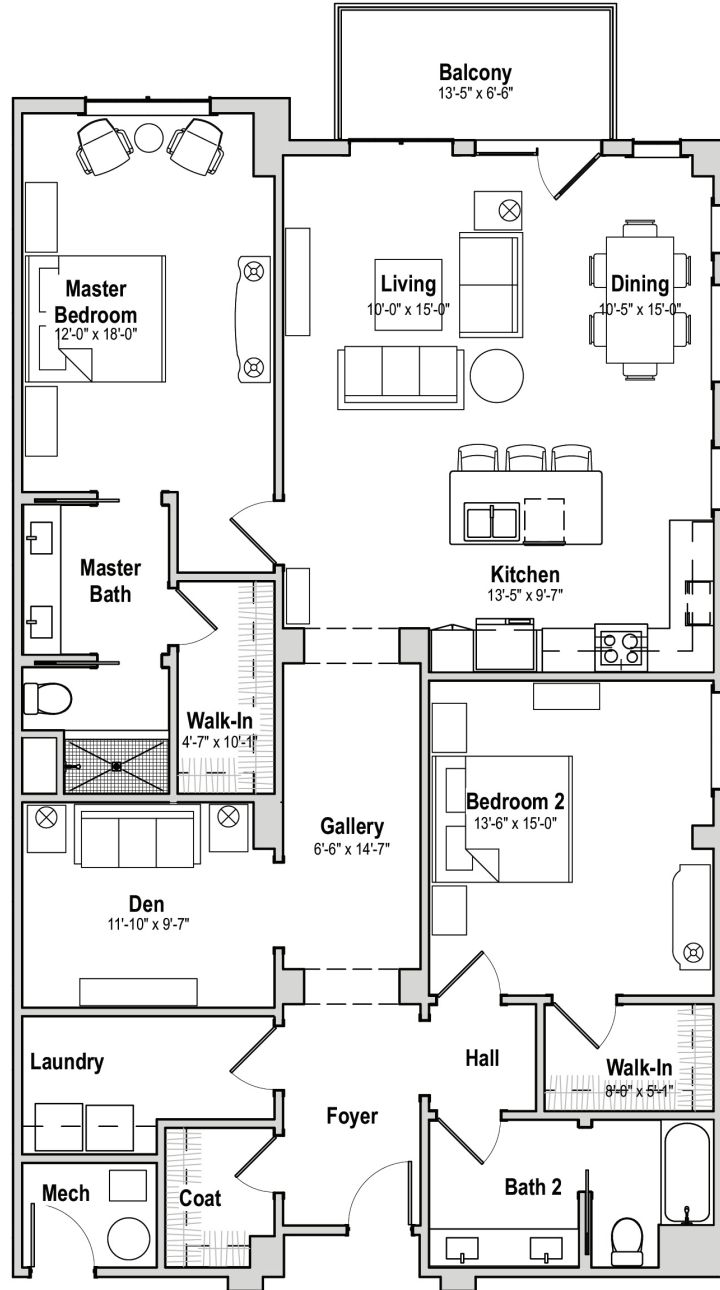

Bradford

2 - BEDROOM / 2 - BATHROOM / DEN
1750 SQ. FT.

CONTACT US! Call (919) 460-8095 or visit glenaire.org

FLOOR PLANS ARE SUBJECT TO CHANGE.