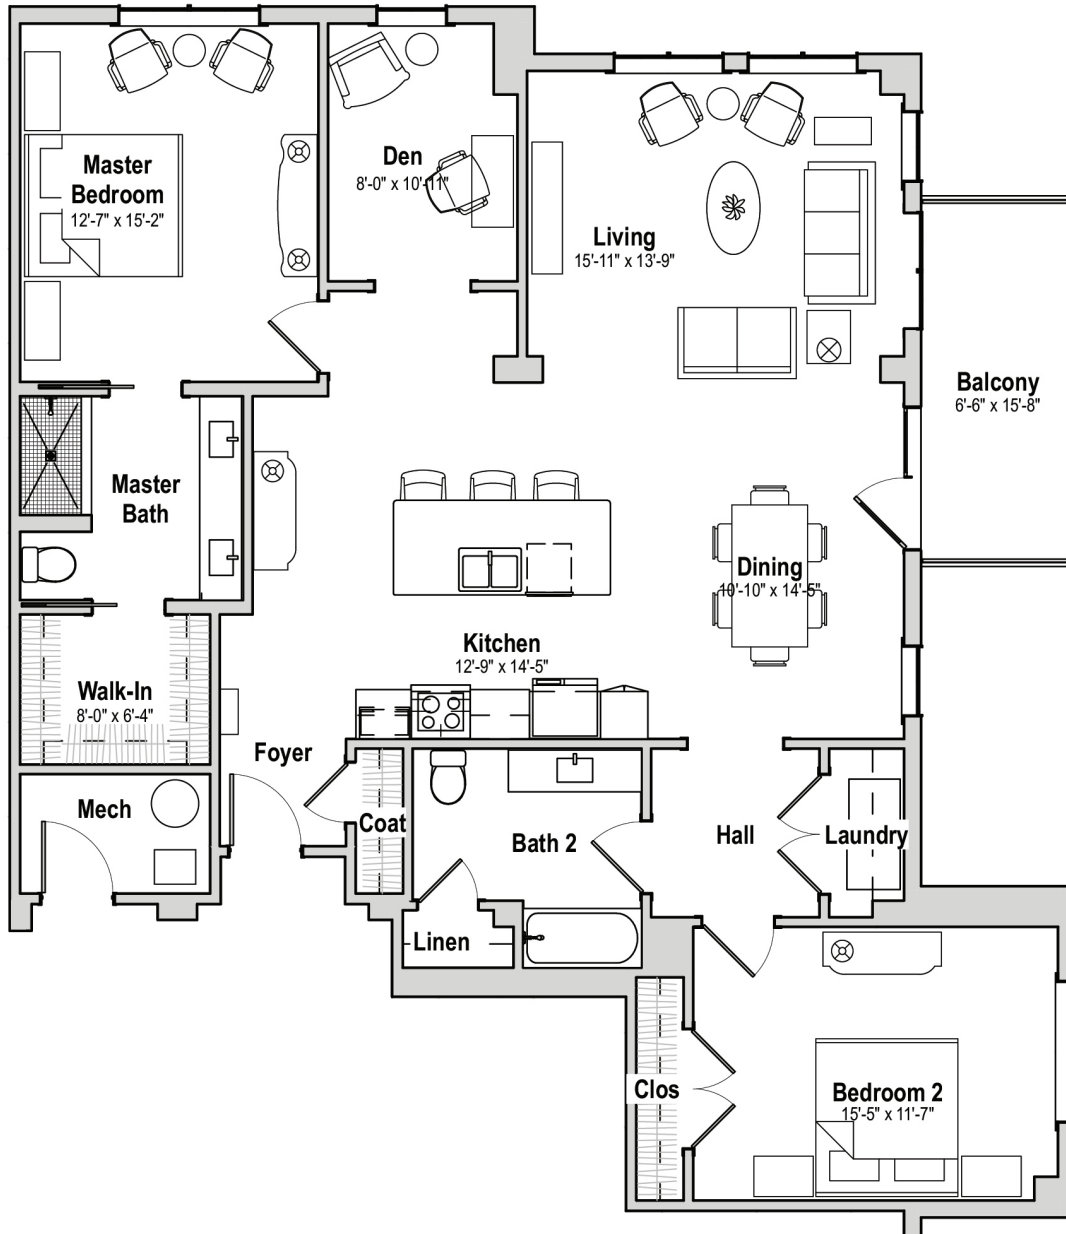

Chestnut

2 - BEDROOM / 2 - BATHROOM / DEN
1581 SQ. FT.

CONTACT US! Call (919) 460-8095 or visit glenaire.org

FLOOR PLANS ARE SUBJECT TO CHANGE.