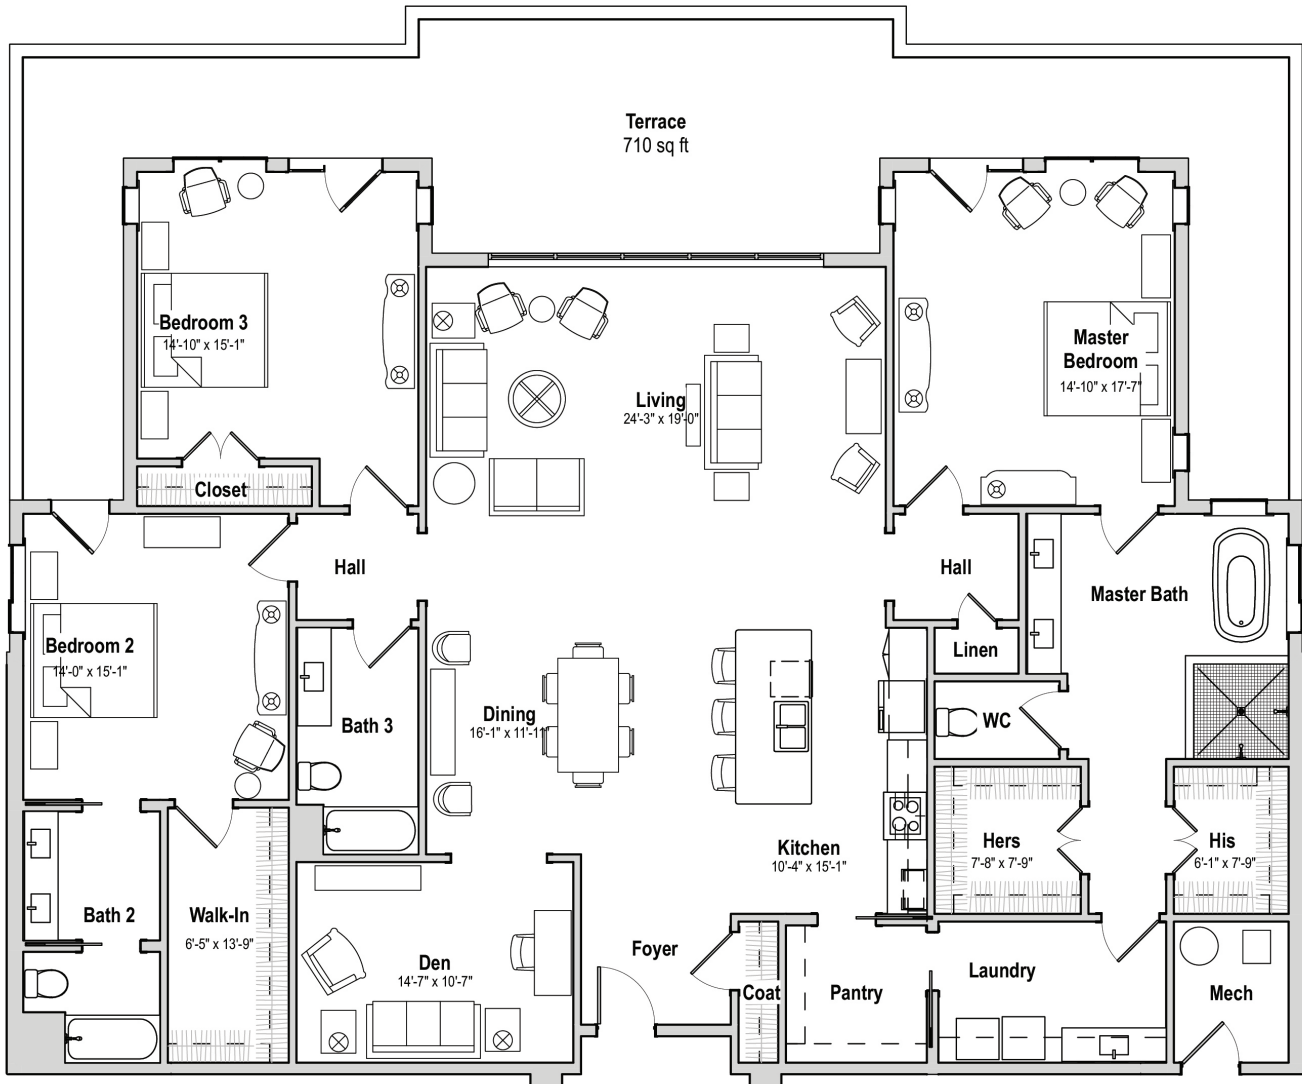

# Cypress

3 - BEDROOM / 3 - BATHROOM / DEN  
2769 SQ. FT.

**CONTACT US!** Call (919) 460-8095 or visit [glenaire.org](http://glenaire.org)

FLOOR PLANS ARE SUBJECT TO CHANGE.