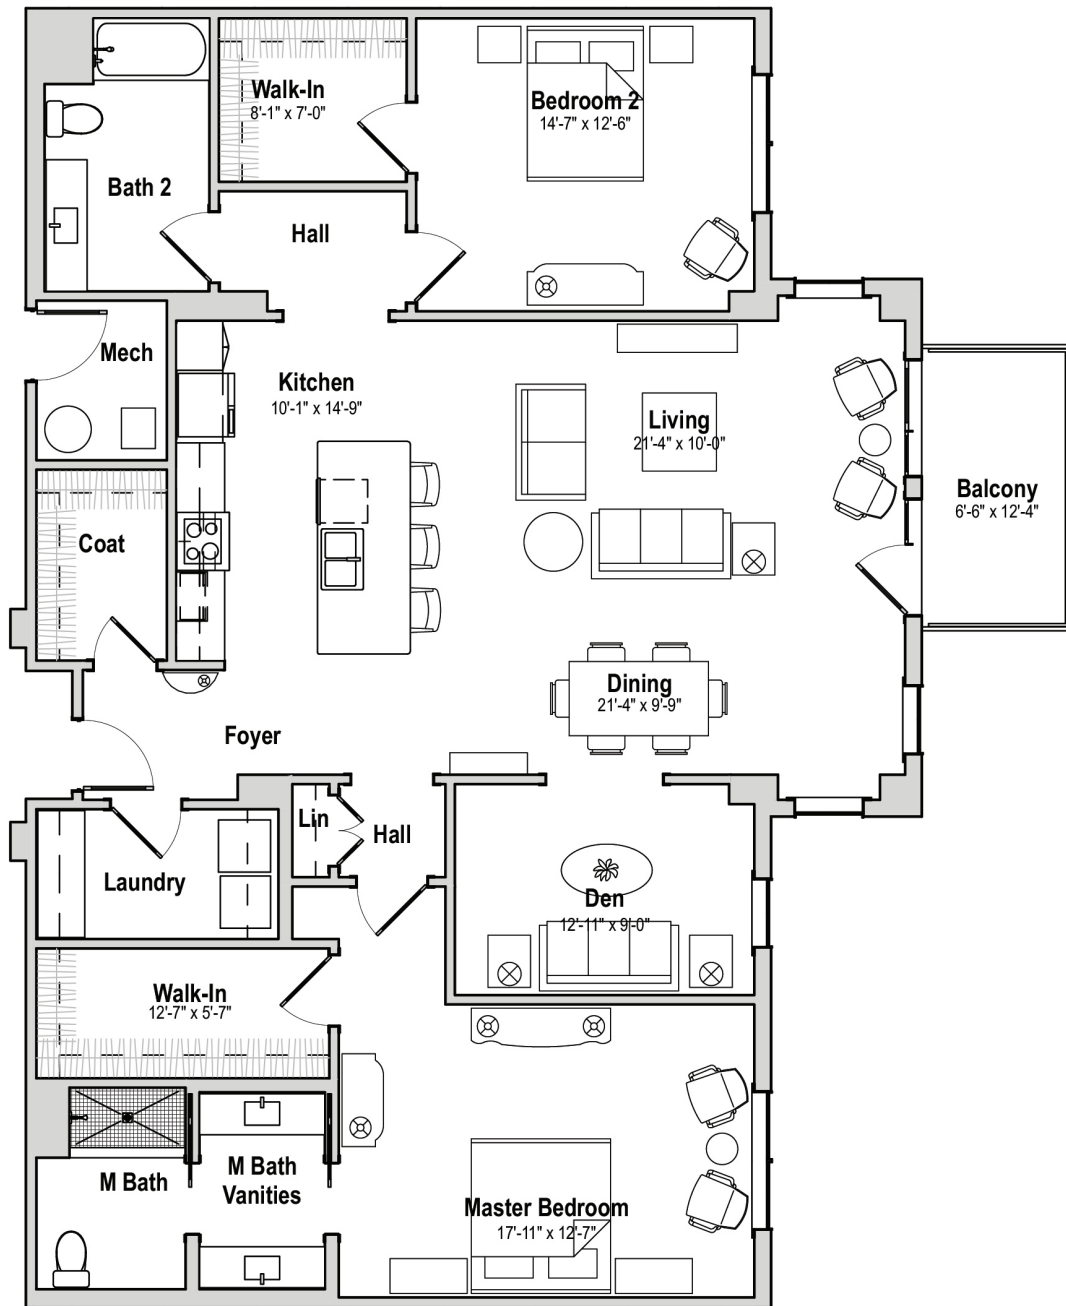

Hawthorn

2 - BEDROOM / 2 - BATHROOM / DEN
1832 SQ. FT.

CONTACT US! Call (919) 460-8095 or visit glenaire.org