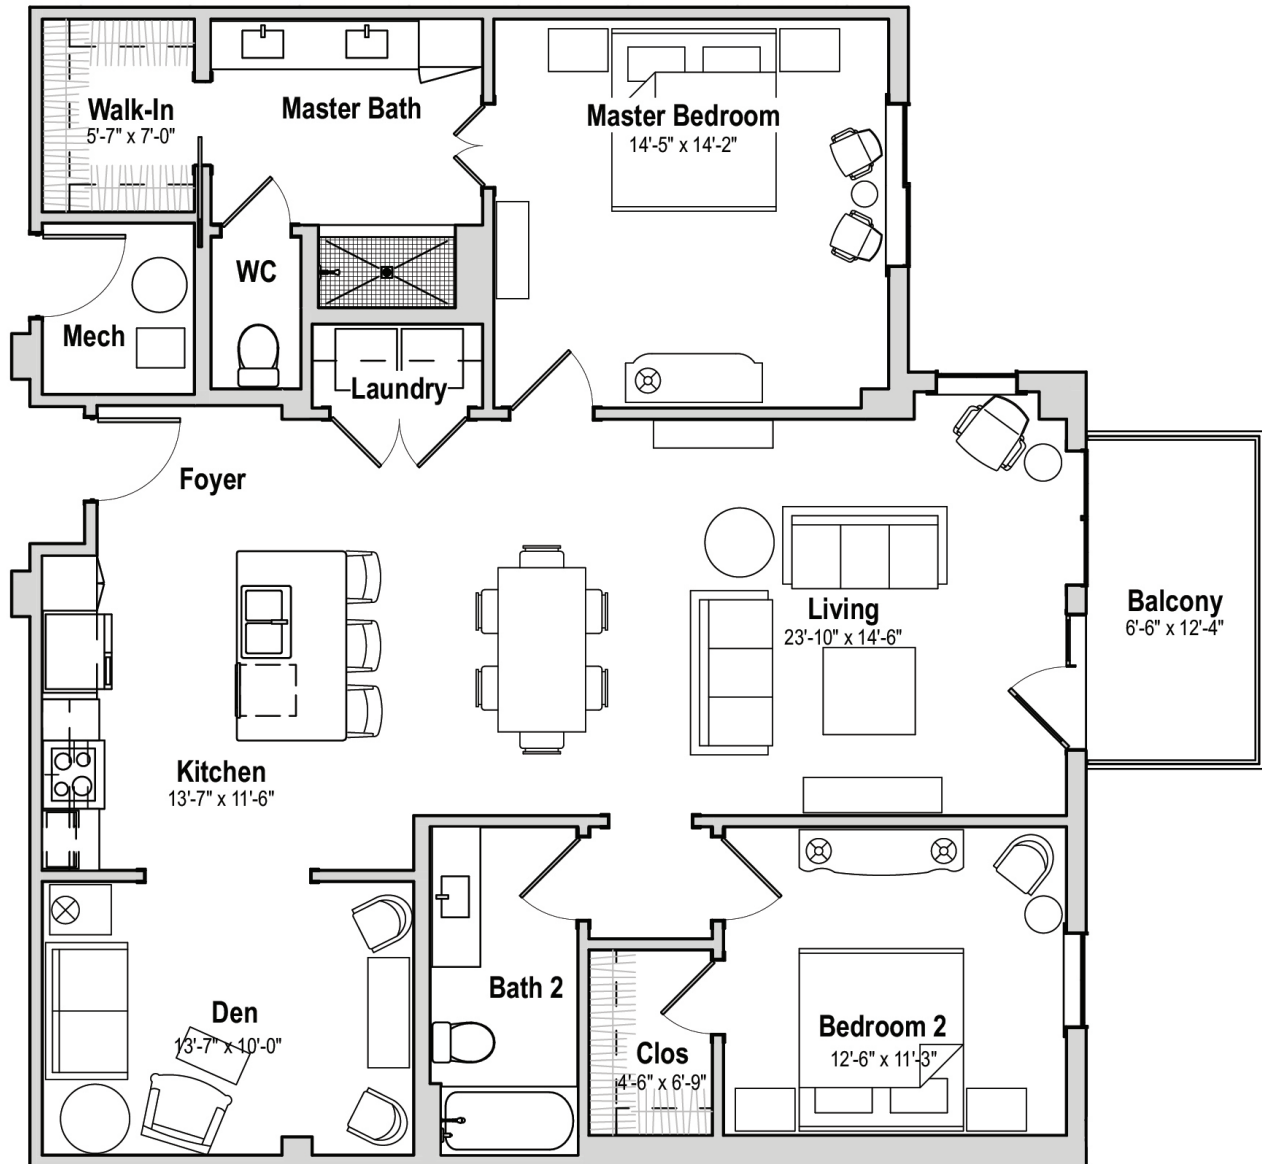

Ivy

2 - BEDROOM / 2 - BATHROOM / DEN
1439 SQ. FT.

CONTACT US! Call (919) 460-8095 or visit glenaire.org

FLOOR PLANS ARE SUBJECT TO CHANGE.