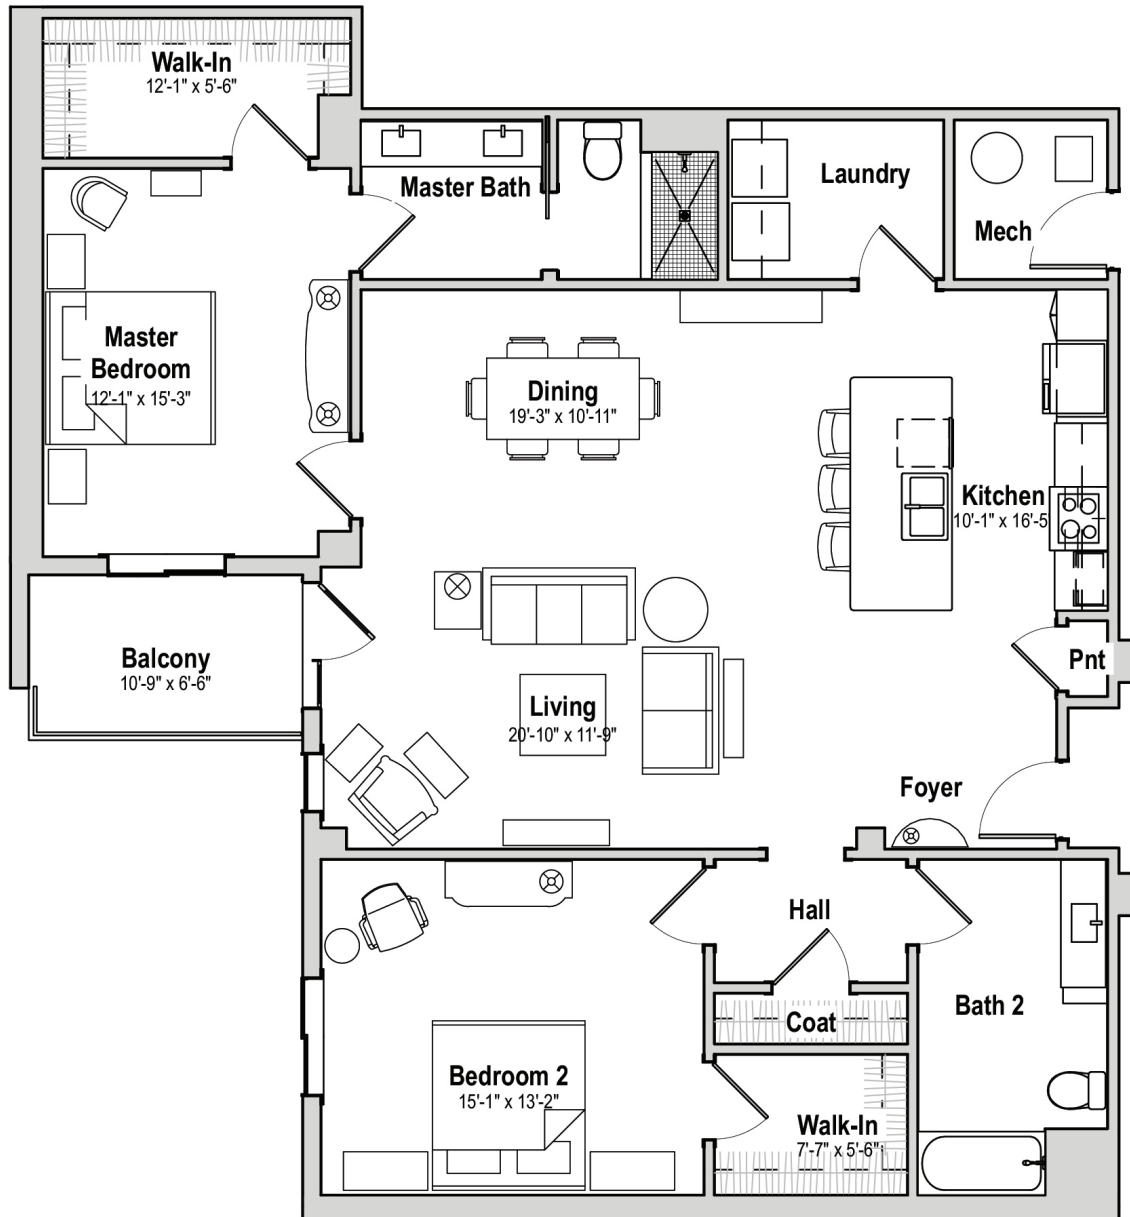

Tupelo

2 - BEDROOM / 2 - BATHROOM
1530 SQ. FT.

CONTACT US! Call (919) 460-8095 or visit glenaire.org

FLOOR PLANS ARE SUBJECT TO CHANGE.