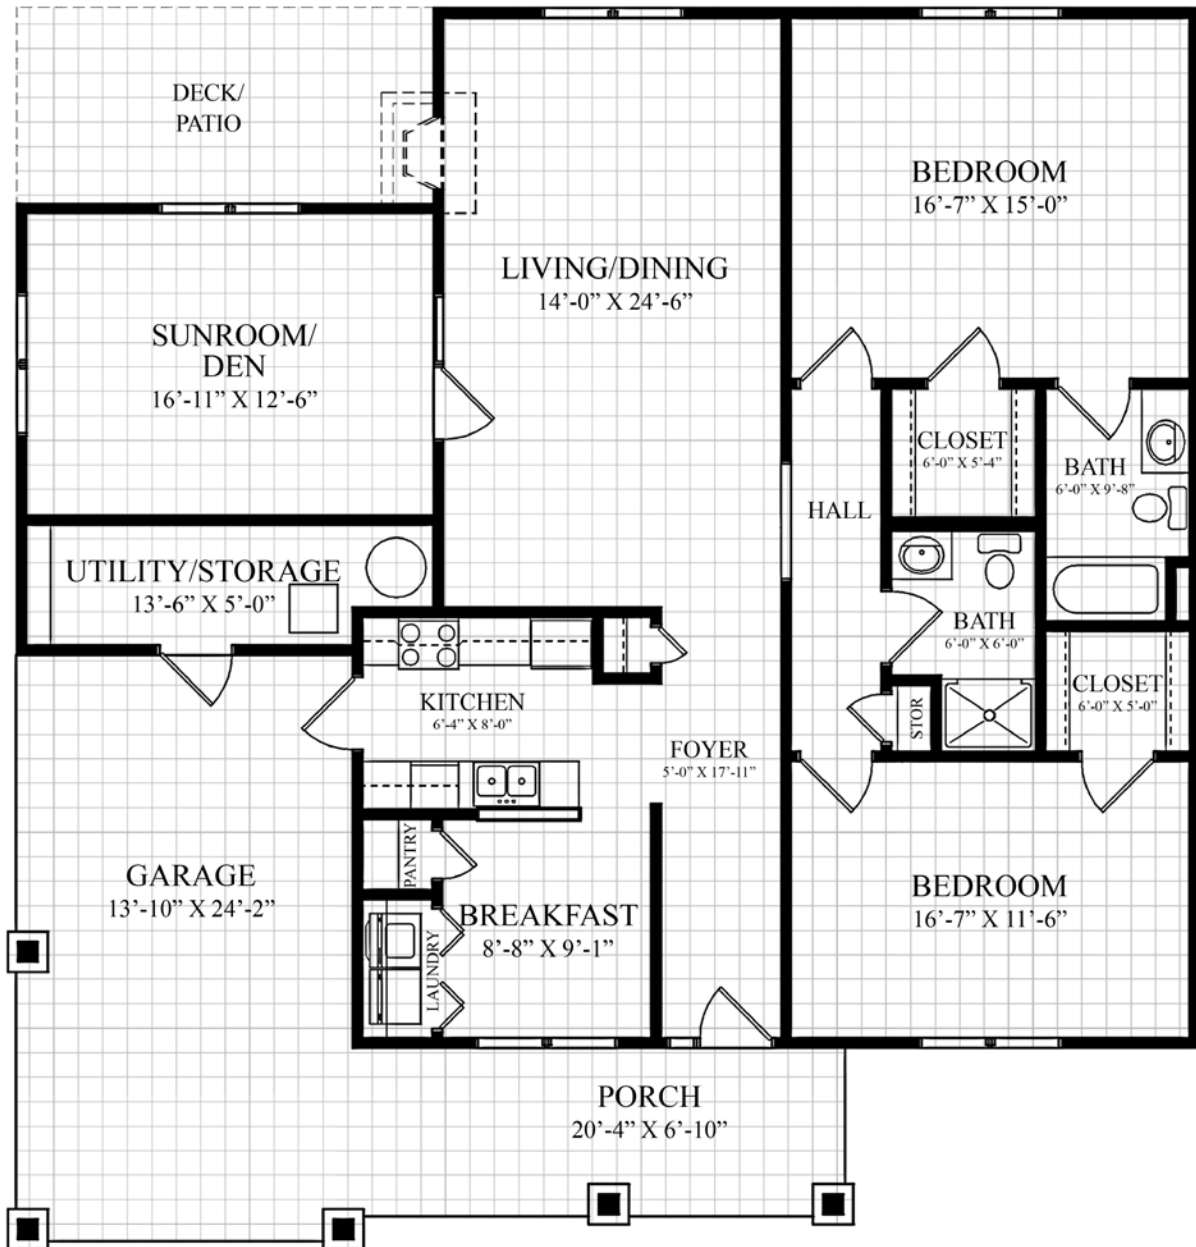

Fern

2 - BEDROOM COTTAGE
1750 SQ. FT.

CONTACT US! Call (919) 460-8095 or visit glenaire.org

Fern

2 - BEDROOM COTTAGE
1750 SQ. FT.

CONTACT US! Call (919) 460-8095 or visit glenaire.org