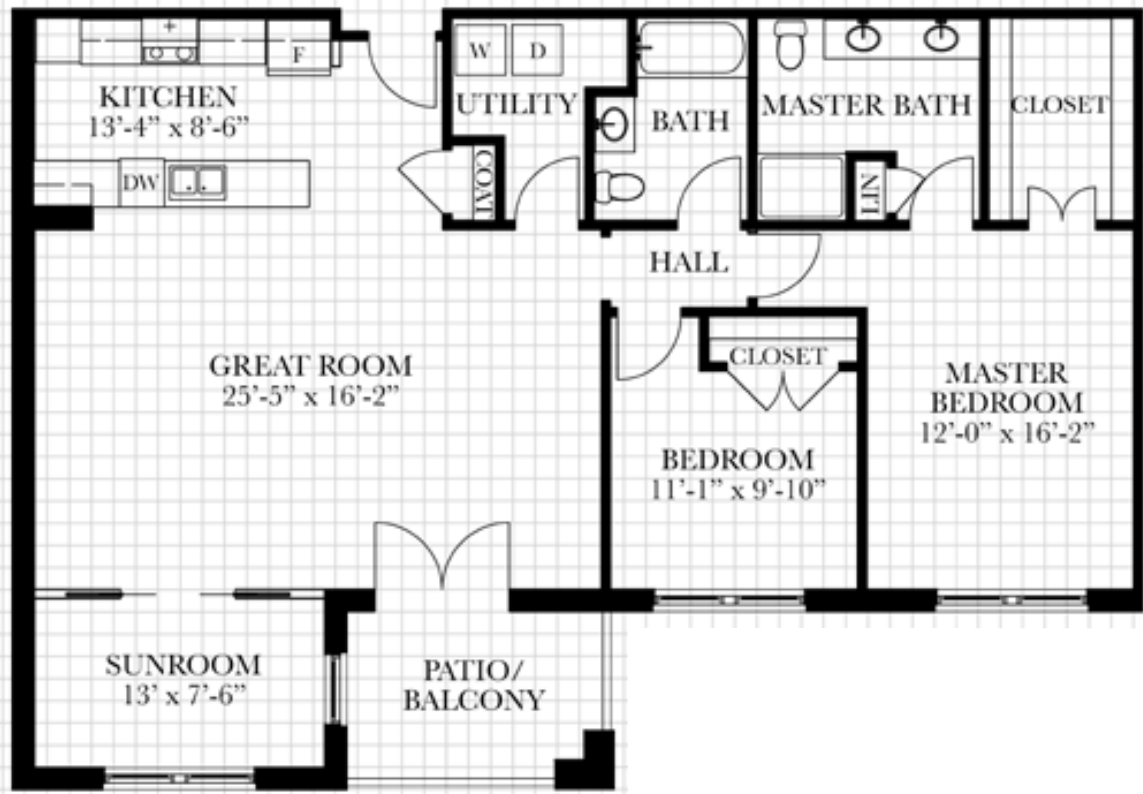

Jasmine

2 - BEDROOM W/ SUNROOM
1363 SQ. FT.

CONTACT US! Call (919) 460-8095 or visit glenaire.org

Jasmine

2 - BEDROOM W/ SUNROOM
1363 SQ. FT.

CONTACT US! Call (919) 460-8095 or visit glenaire.org