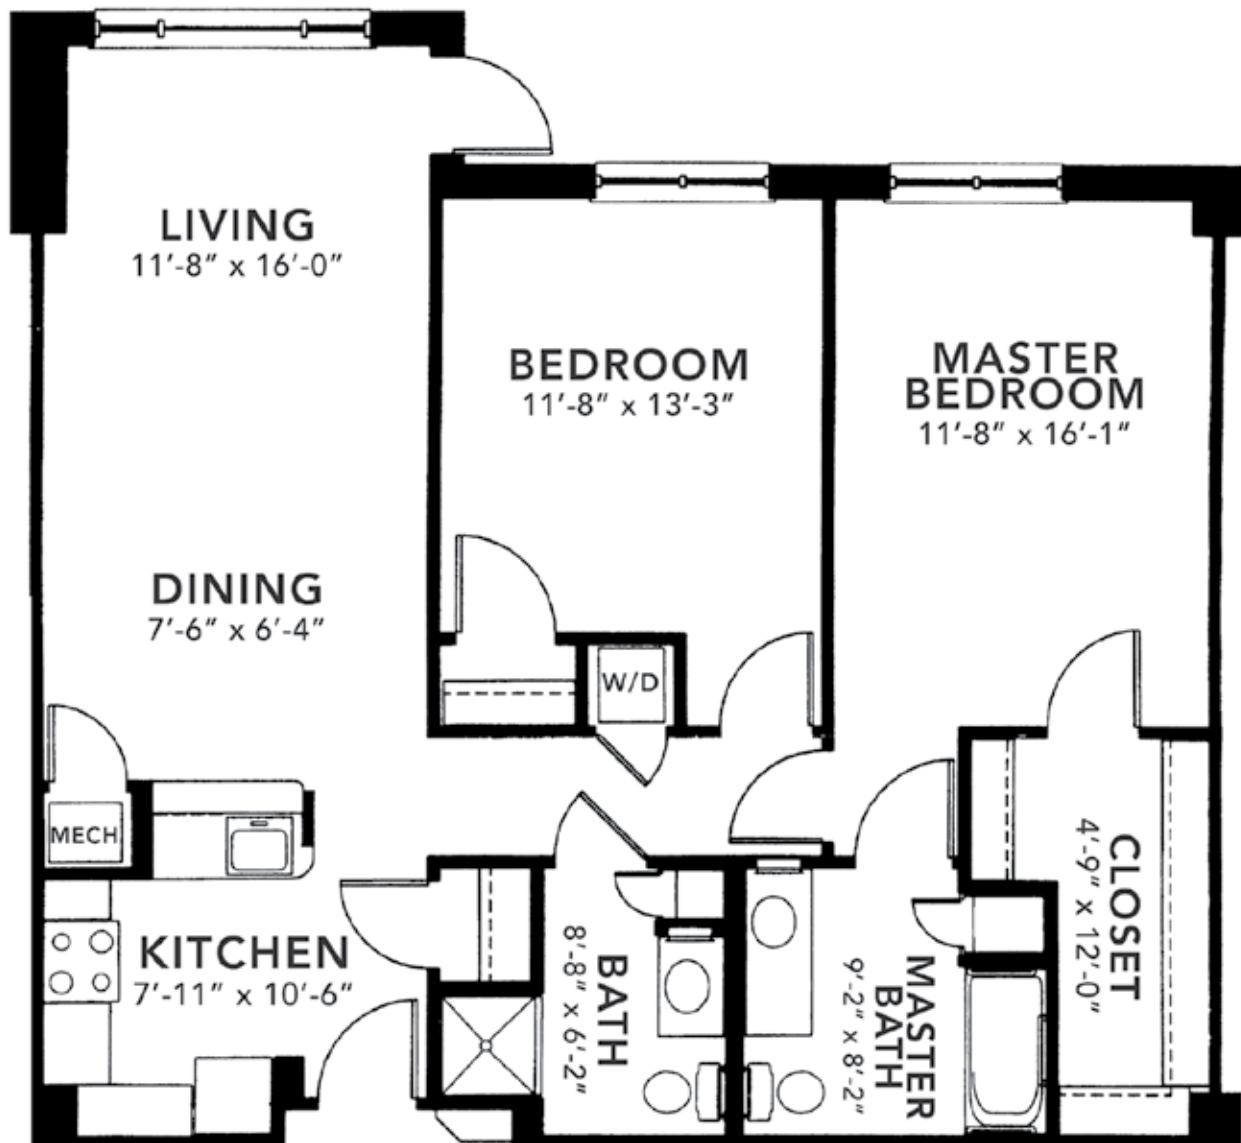

# PLAYERS I

2 - Bedroom Apartment  
1050 SQ. FT.

**CONTACT US!** Call (336) 668-4900 or visit [riverlandings.org](http://riverlandings.org)