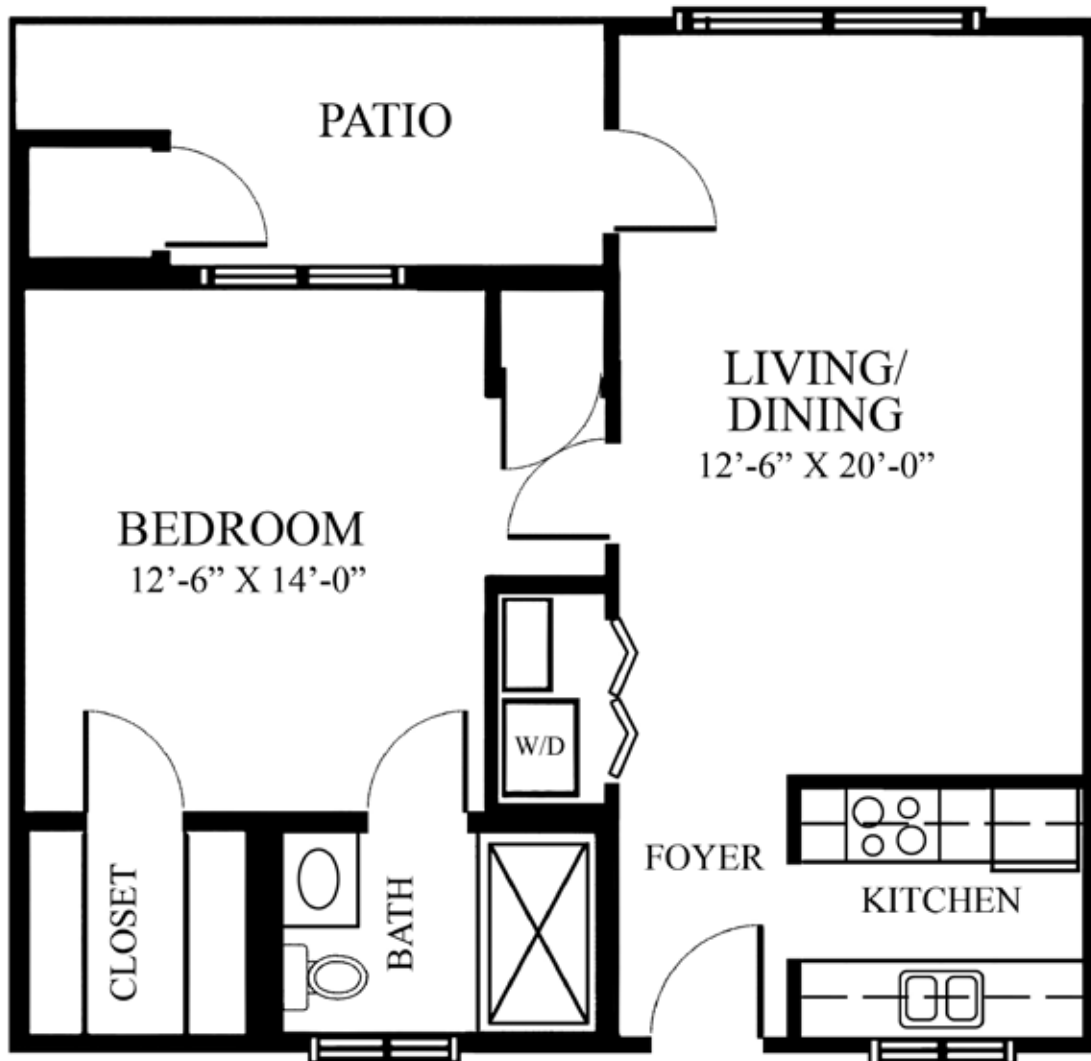

ABERDEEN

1 - Bedroom Apartment
712 SQ. FT.

CONTACT US! Call (888) 726-8428 or visit scotiavillage.org

CONTACT US! Call (888) 726-8428 or visit scotiavillage.org